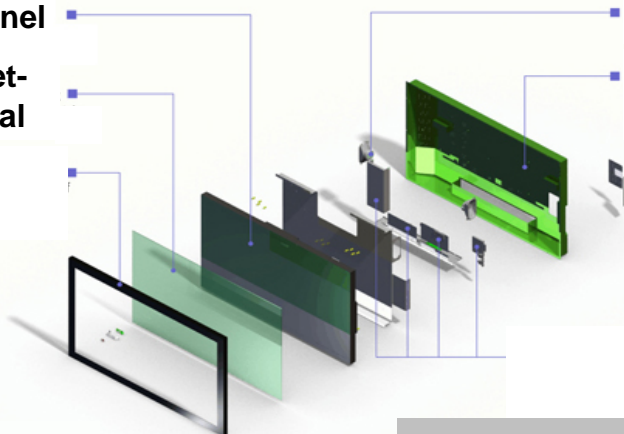

State of Art

Pro-V Series

32", 42", 47", 52", 65"

LCD METAL CHASSIS

INDUSTRIAL STANDARDS

32"-65" LCD Panel

Protection Sheet-
IR/ SAW Optional

Front Bezel-
IP65 Optional

Speaker

VESA
Compliance

Advertising
Broadcasting
Entertainment
Public Information
Training

Ideal for Digital Signage

Model	Pro V-L32H	Pro V-L42H
LCD Panel	32" HD 1080	42" HD 1080
Active Area [mm]	697.7 x 392.3	930.25 x 523.01
Resolution	1366x768	1366x768
Aspect Ratio	16:09	16:09
Number of Colors	16.7M (8 bit)	8bit
Brightness (nits)	400	500
Contrast Ratio	3000:1 typ.	5000:1(Dynamic)
Viewing Angle	178/178	178/178
Response Time [ms]	6.5(GTG)	5(GTG)

Ideal for Digital Signage

INDUSTRIAL STANDARDS

Model	Pro V-L42F	Pro V-L47F	Pro V-L52F	Pro V-L65F
LCD Panel	42" FHD	47" FHD	52" FHD	65" FHD
Active Area [mm]	934.24 x 523.26	1039.68 x 584.82	1152.0 x 648.0	1428.48x 803.52
Resolution	1920 x RGB x 1080	1920 x RGB x 1080	1920 x RGB x 1080	1920 x RGB x 1080
Aspect Ratio	16:09	16:09	16:09	16:09
Number of Colors	10bit	8bit/10bit Dither	8bit/10bit Dither	1073.7M (10-bit)
Brightness (nits)	500	500	500	700
Contrast Ratio	5000:1(Dynamic)	5000:1(dynamic)	5000:1(Dynamic)	2000:1 typ.
Viewing Angle	178/178	178/178	178/178	178/178
Response Time [ms]	8(MPRT), 5(GTG)	5(GTG)	5(GTG)	8(GTG)

32" ♦ 42" ◆ 47" ◇ 52" ◆ 65" ◆

State of Art

Portrait-oriented LCD

aims for vertical display application, giving it reliability advantages over landscape displays simply mounted vertically.

Model	Pro V-P42H	Pro V-P65H
LCD Panel Type	42" HD1080	65" HD1080
Active Area [mm]	930.25 x 523.01	803.52x1428.48
Resolution	1366x768	1366x768
Aspect Ratio	16:09	16:09
Number of Colors	16.7M (8 bit)	8bit
Brightness (nits)	700	450
Contrast Ratio	2000:1 typ.	2000:1 typ.
Viewing Angle	178/178	178/178
Response Time [ms]	8ms (GTG)	6(GTG)