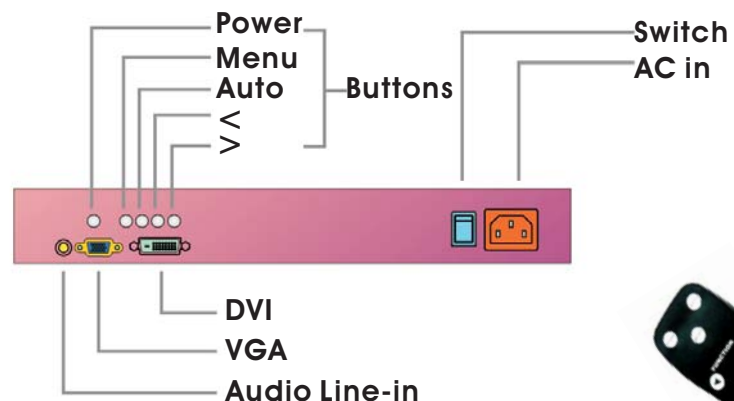

Speaker

VESA
Compliance

Advertising
Broadcasting
Entertainment
Public Information
Training

Ideal for Digital Signage

Model	Pro V-L32H	Pro V-L42H
LCD Panel	32" HD 1080	42" HD 1080
Active Area [mm]	697.7 x 392.3	930.25 x 523.01
Resolution	1366x768	1366x768
Aspect Ratio	16:09	16:09
Number of Colors	16.7M (8 bit)	8bit
Brightness (nits)	400	500
Contrast Ratio	3000:1 typ.	5000:1(Dynamic)
Viewing Angle	178/178	178/178
Response Time [ms]	6.5(GTG)	5(GTG)

Ideal for Digital Signage

INDUSTRIAL STANDARDS

Model	Pro V-L42F	Pro V-L47F	Pro V-L52F	Pro V-L65F
LCD Panel	42" FHD	47" FHD	52" FHD	65" FHD
Active Area [mm]	934.24 x 523.26	1039.68 x 584.82	1152.0 x 648.0	1428.48x 803.52
Resolution	1920 x RGB x 1080	1920 x RGB x 1080	1920 x RGB x 1080	1920 x RGB x 1080
Aspect Ratio	16:09	16:09	16:09	16:09
Number of Colors	10bit	8bit/10bit Dither	8bit/10bit Dither	1073.7M (10-bit)
Brightness (nits)	500	500	500	700
Contrast Ratio	5000:1(Dynamic)	5000:1(dynamic)	5000:1(Dynamic)	2000:1 typ.
Viewing Angle	178/178	178/178	178/178	178/178
Response Time [ms]	8(MPRT), 5(GTG)	5(GTG)	5(GTG)	8(GTG)

32" ♦ 42" ◆ 47" ◇ 52" ◆ 65" ◆

State of Art

Portrait-oriented LCD

aims for vertical display application, giving it reliability advantages over landscape displays simply mounted vertically.

Model	Pro V-P42H	Pro V-P65H
LCD Panel Type	42" HD1080	65" HD1080
Active Area [mm]	930.25 x 523.01	803.52x1428.48
Resolution	1366x768	1366x768
Aspect Ratio	16:09	16:09
Number of Colors	16.7M (8 bit)	8bit
Brightness (nits)	700	450
Contrast Ratio	2000:1 typ.	2000:1 typ.
Viewing Angle	178/178	178/178
Response Time [ms]	8ms (GTG)	6(GTG)